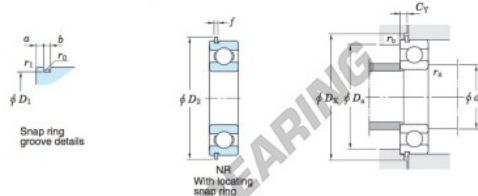

Deep groove ball bearing single row 6017-NR-JTEKT - 6017-NR-JTEKT

<https://www.123bearing.ca/bearing-housing/deep-groove-bearing/single-row/6017-nr-jtekt>

Single-row deep groove ball bearings ————— Koyo snap ring groove type locating snap ring type

Boundary dimensions (mm)					Basic load ratings (kN)			Factor		Limiting speeds (min ⁻¹)		Bearing No.		
d	D	B	r	r1	C	C _{10r}	f _s	Grease lub.	Oil lub.	With snap ring groove	With locating snap ring	D ₁ max.		
85	130	22	1.1	0.5	48.5	43.1	15.8	5 000	5 900			125.22	6017NR	

Dimensions of snap ring groove (mm)			Dimensions of locating snap ring (mm)		Mounting dimensions (mm)							(Refer.) Mass (kg)	(Refer.) Bearing No.		
a	b	r ₀	D ₂	f	d ₄	D ₄	D ₂	C _γ	r ₄	r ₅	max.	max.	max.	max.	max.
2.87	3.25	0.6	139.7	2.77	91.5	123.5	141.5	5.39	1	0.5	0.890	6017N			