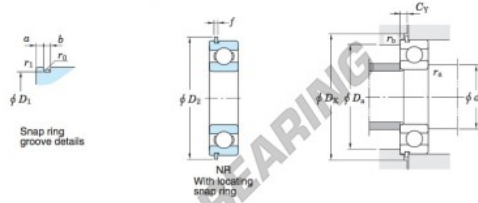

Deep groove ball bearing single row 6020-NR-JTEKT - 6020-NR-JTEKT

<https://www.123bearing.ca/bearing-housing/deep-groove-bearing/single-row/6020-nr-jtekt>

Single-row deep groove ball bearings ——— Koyo snap ring groove type locating snap ring type

Boundary dimensions (mm)				Basic load ratings (kN)			Factor		Limiting speeds (min ⁻¹)		Bearing No.		
d	D	B	r ₁	C ₁₀	C ₉₀	f ₀	Grease lub.	Oil lub.	With snap ring groove	With locating snap ring	D ₁ max.		
100	150	24	1.5	80.2	54.2	15.9	4 300	5 100			145.24	6020NR	

Dimensions of snap ring groove (mm)			Dimensions of locating snap ring (mm)		Mounting dimensions (mm)							(Refer.) Mass (kg)	(Refer.) Bearing No.
a	b	r ₀	D ₂	f	d ₄	D ₄	D ₂	C _γ	r ₄	r ₅			
max.	±0.15	max.	max.	±0.05	min.	max.	min.	max.	max.	max.			
3.71	3.25	0.6	159.7	2.77	108	142	162	6.17	1.5	0.5	1.25		6020N

PRODUCT FEATURES

Brand	JTEKT
N° Ean13	4549250148699
Inside diameter	100 mm
Inside diameter	3.937" inch
Outside diameter	159.7 mm
Outside diameter	6.287" inch
Thickness	24 mm
Thickness	0.945" inch
Weight	1250 g
Packaging	1