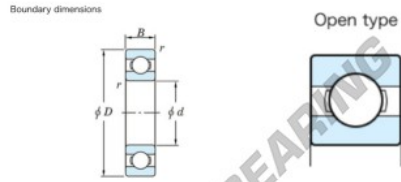

## Deep groove ball bearing single row 6219-JTEKT - 6219-JTEKT

<https://www.123bearing.ca/bearing-housing/deep-groove-bearing/single-row/6219-jtekt>

Deep groove ball bearing - Single row - Open type

	Boundary dimensions (mm)				Basic load ratings (kN)		Fatigue load limit (kN)		Limiting speeds (min <sup>-1</sup> )	
	d	D	B	r (min)	Cr	C0r	F0	F0	Grease lub.	
6219	95	170	32	2.1	136	81.9	4.65	14.4	3700	

## PRODUCT FEATURES

Brand	JTEKT
N° Ean13	4549250163098
Inside diameter	95 mm
Outside diameter	170 mm
Thickness	32 mm
Limiting speed	3700 rpm
Dynamic load	136 kN
Static load	81.9 kN
Packaging	1

[contact@123bearing.ca](mailto:contact@123bearing.ca)