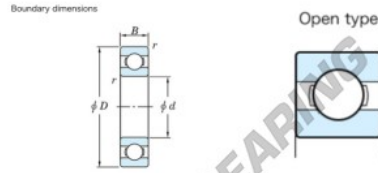

Deep groove ball bearing single row 6056-JTEKT - 6056-JTEKT

<https://www.123bearing.ca/bearing-housing/deep-groove-bearing/single-row/6056-jtekt>

Deep groove ball bearing - Single row - Open type

6056	Boundary dimensions (mm)				Basic load ratings (kN)		Fatigue load limit (kN)	factor	Limiting speeds (min-1)
	d	D	B	r (min)	Cr	Cor	F0	F0	Grease lub.
	280	420	65	4	377	408	15.5	16	1300

PRODUCT FEATURES

Brand	JTEKT
N° Ean13	3616060616241
Inside diameter	280 mm
Inside diameter	11.024" inch
Outside diameter	420 mm
Outside diameter	16.535" inch
Thickness	65 mm
Thickness	2.559" inch
Limiting speed	1300 rpm
Dynamic load	377 kN
Static load	408 kN
Packaging	1