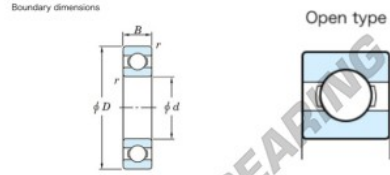

Deep groove ball bearing single row 69-500-JTEKT - 69-500-JTEKT

<https://www.123bearing.ca/bearing-housing/deep-groove-bearing/single-row/69-500-jtekt>

Deep groove ball bearing - Single row - Open type

	Boundary dimensions (mm)					Basic load ratings (kN)		Fatigue load limit (kN)	factor	Limiting speeds (min-1)
	d	D	B	r (min)	Cr	CO _r	F0	F0	Grease lub.	
69/500	500	670	78	5	556	807	22.2	16.5	610	

PRODUCT FEATURES

Brand	JTEKT
N° Ean13	3616060616777
Inside diameter	500 mm
Outside diameter	670 mm
Thickness	78 mm
Limiting speed	610 rpm
Dynamic load	556 kN
Static load	807 kN
Packaging	1

contact@123bearing.ca