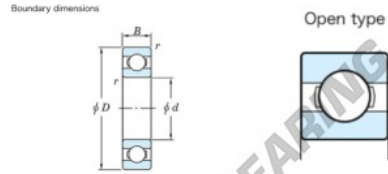

Deep groove ball bearing single row 69-850-JTEKT - 69-850-JTEKT

<https://www.123bearing.ca/bearing-housing/deep-groove-bearing/single-row/69-850-jtekt>

Deep groove ball bearing - Single row - Open type

	Boundary dimensions (mm)				Basic load ratings (kN)		Fatigue load limit (kN)	factor	Limiting speeds (min-1)
	d	D	B	r (min)	Cr	Co	F0	F0	Grease lub.
69/850	850	1120	118	6	1130	2240	47.4	16.4	230

PRODUCT FEATURES

Brand	JTEKT
N° Ean13	3616060617095
Inside diameter	850 mm
Outside diameter	1120 mm
Thickness	118 mm
Limiting speed	230 rpm
Dynamic load	1130 kN
Static load	2240 kN
Packaging	1

contact@123bearing.ca