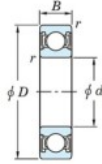

Deep groove ball bearing single row 6704-2RS-JTEKT - 6704-2RS-JTEKT

<https://www.123bearing.ca/bearing-housing/deep-groove-bearing/single-row/6704-2rs-jtekt>

Boundary dimensions

Sealed

Contact sealed

Bearing No.	Boundary dimensions(mm)				Basic load ratings(kN)		Fatigue load limit(kN)		Factor
	d	D	B	r(max)	C _r	C _{0r}	C _{10L}	C _{10H}	
6704 2RS	20	27	4	0.2	1.3	0.73	0.03	16.1	

PRODUCT FEATURES

Brand	JTEKT
N° Ean13	3616060617460
Inside diameter	20 mm
Inside diameter	0.787" inch
Sealing	Seal on both sides
Outside diameter	27 mm
Outside diameter	1.063" inch
Thickness	4 mm
Thickness	0.157" inch
Dynamic load	1.3 kN
Static load	0.73 kN
Packaging	1