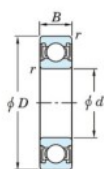

Deep groove ball bearing single row 6004-2RS-JTEKT - 6004-2RS-JTEKT

<https://www.123bearing.ca/bearing-housing/deep-groove-bearing/single-row/6004-2rs-jtekt>

Boundary dimensions

Sealed

Contact sealed

Bearing No.	Boundary dimensions(mm)				Basic load ratings(kN)		Fatigue load	factor
	d	D	B	r(mm)	Cr	Cor	limit(kN)	
6004 2RS	20	42	12	0.6	11.7	5.05	0.35	13.9

PRODUCT FEATURES

Brand	JTEKT
N° Ean13	4549250142420
Inside diameter	20 mm
Sealing	Seal on both sides
Outside diameter	42 mm
Thickness	12 mm
Weight	65 g
Dynamic load	11.7 kN
Static load	5.05 kN
Packaging	1