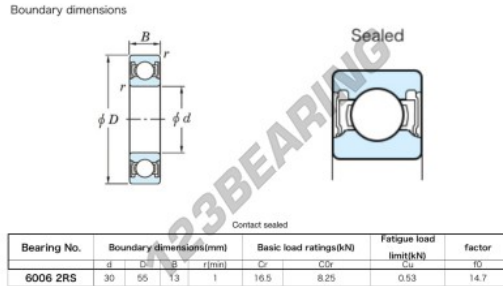

Deep groove ball bearing single row 6006-2RS-JTEKT - 6006-2RS-JTEKT

<https://www.123bearing.ca/bearing-housing/deep-groove-bearing/single-row/6006-2rs-jtekt>

PRODUCT FEATURES

Brand	JTEKT
N° Ean13	4549250143687
Inside diameter	30 mm
Sealing	Seal on both sides
Outside diameter	55 mm
Thickness	13 mm
Weight	119 g
Dynamic load	16.5 kN
Static load	8.25 kN
Packaging	1