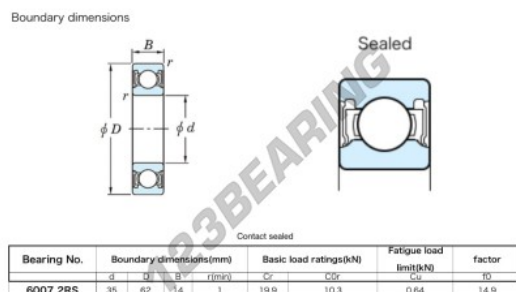

Deep groove ball bearing single row 6007-2RS-JTEKT - 6007-2RS-JTEKT

<https://www.123bearing.ca/bearing-housing/deep-groove-bearing/single-row/6007-2rs-jtekt>

PRODUCT FEATURES

Brand	JTEKT
N° Ean13	4549250144332
Inside diameter	35 mm
Sealing	Seal on both sides
Outside diameter	62 mm
Thickness	14 mm
Dynamic load	19.9 kN
Static load	10.3 kN
Packaging	1