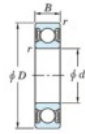

## Deep groove ball bearing single row 6704-2RU-JTEKT - 6704-2RU-JTEKT

<https://www.123bearing.ca/bearing-housing/deep-groove-bearing/single-row/6704-2ru-jtekt>

Boundary dimensions

Sealed

Tableau 1

Bearing No.	Boundary dimensions(mm)				Basic load ratings(kN)			Fatigue load factor	
	d	D	B	r (min)	C <sub>r</sub>	C <sub>0r</sub>	f <sub>0</sub>	f <sub>1</sub>	
6704 2RU	20	27	4	0.2	1.3	0.73	0.03	16.1	

## PRODUCT FEATURES

Brand	JTEKT
N° Ean13	3616060620019
Inside diameter	20 mm
Inside diameter	0.787" inch
Outside diameter	27 mm
Outside diameter	1.063" inch
Thickness	4 mm
Thickness	0.157" inch
Dynamic load	1.3 kN
Static load	0.73 kN
Packaging	1