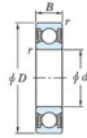

Deep groove ball bearing single row 6009-2RU-JTEKT - 6009-2RU-JTEKT

<https://www.123bearing.ca/bearing-housing/deep-groove-bearing/single-row/6009-2ru-jtekt>

Boundary dimensions

Sealed

Non contact sealed

Bearing No.	Boundary dimensions(mm)				Basic load ratings(kN)		Fatigue load factor	
	d	D	B	r(min)	C _r	C _{0r}	f ₀	f ₀
6009 2RU	45	75	16	1	26.2	15.1	0.9	15.3

PRODUCT FEATURES

Brand	JTEKT
N° Ean13	4549250145421
Inside diameter	45 mm
Outside diameter	75 mm
Thickness	16 mm
Dynamic load	26.2 kN
Static load	15.1 kN
Packaging	1

contact@123bearing.ca

+1(646) 712 9672