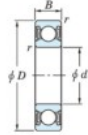

## Deep groove ball bearing single row 6212-2RU-JTEKT - 6212-2RU-JTEKT

<https://www.123bearing.ca/bearing-housing/deep-groove-bearing/single-row/6212-2ru-jtekt>

Boundary dimensions

Sealed

Non contact sealed

Bearing No.	Boundary dimensions(mm)				Basic load ratings(kN)		Fatigue load factor	
	d	D	B	r(min)	C <sub>r</sub>	C <sub>0r</sub>	f <sub>0</sub>	f <sub>1</sub>
6212 2RU	60	110	22	1.5	65.6	36.2	2.4	14.4

## PRODUCT FEATURES

Brand	JTEKT
N° Ean13	4549250160752
Inside diameter	60 mm
Outside diameter	110 mm
Thickness	22 mm
Dynamic load	65.6 kN
Static load	36.2 kN
Packaging	1

[contact@123bearing.ca](mailto:contact@123bearing.ca)