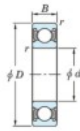

Deep groove ball bearing single row 6224-2RU-JTEKT - 6224-2RU-JTEKT

<https://www.123bearing.ca/bearing-housing/deep-groove-bearing/single-row/6224-2ru-jtekt>

Boundary dimensions

Sealed

Non contact sealed

Bearing No.	Boundary dimensions(mm)					Basic load ratings(kN)		Fatigue load factor	
	d	D	B	r (mm)	r1	C _r	C _{0r}	C ₁₀	f ₀
6224 2RU	120	215	40	2.1		194	131	6.65	14.4

PRODUCT FEATURES

Brand	JTEKT
N° Ean13	3616060621108
Inside diameter	120 mm
Outside diameter	215 mm
Thickness	40 mm
Dynamic load	194 kN
Static load	131 kN
Packaging	1

contact@123bearing.ca

+1(646) 712 9672