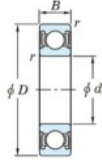

Deep groove ball bearing single row 6906-2RD-JTEKT - 6906-2RD-JTEKT

<https://www.123bearing.ca/bearing-housing/deep-groove-bearing/single-row/6906-2rd-jtekt>

Boundary dimensions