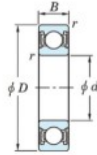

Deep groove ball bearing single row 6907-2RD-JTEKT - 6907-2RD-JTEKT

<https://www.123bearing.ca/bearing-housing/deep-groove-bearing/single-row/6907-2rd-jtekt>

Boundary dimensions