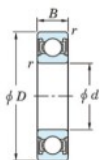

Deep groove ball bearing single row 6211-2RD-JTEKT - 6211-2RD-JTEKT

<https://www.123bearing.ca/bearing-housing/deep-groove-bearing/single-row/6211-2rd-jtekt>

Boundary dimensions