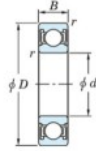

Deep groove ball bearing single row 6836-2RD-JTEKT - 6836-2RD-JTEKT

<https://www.123bearing.ca/bearing-housing/deep-groove-bearing/single-row/6836-2rd-jtekt>

Boundary dimensions