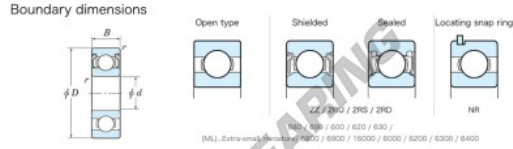

Deep groove ball bearing single row W686-ZZ-JTEKT - W686-ZZ-JTEKT

<https://www.123bearing.ca/bearing-housing/deep-groove-bearing/single-row/w686-zz-jtekt>

Extra-small Standard shielded ZZ

Bearing No.	Boundary dimensions (mm)				Basic load ratings (kN)		Fatigue load limit (kN)	factor	Limiting speeds (min-1)
	d	D	B	r (min)	C _r	C _{0r}			
W686 ZZ	6	13	5	0.15	1.35	0.44	0.01	13.7	Grease lub. 48000

PRODUCT FEATURES

Brand	JTEKT
N° Ean13	3616060623195
Inside diameter	6 mm
Sealing	Shield on both sides
Outside diameter	13 mm
Thickness	5 mm
Limiting speed	48000 rpm
Dynamic load	1.35 kN
Static load	0.44 kN
Packaging	1