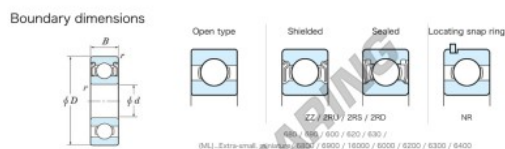

Deep groove ball bearing single row ML6019-ZZ-JTEKT - ML6019-ZZ-JTEKT

<https://www.123bearing.ca/bearing-housing/deep-groove-bearing/single-row/ml6019-zz-jtekt>

Bearing No.	Boundary dimensions (mm)				Basic load ratings (kN)		Fatigue load limit (kN)		Limiting speeds (min-1)
	d	D	B	r (min)	C _r	C _{0r}	C _u		
ML6019 ZZ	6	19	8	0.3	3.25	1.05	0.04	12.3	Grease lub 40000

PRODUCT FEATURES

Brand	JTEKT
N° Ean13	3616060623232
Inside diameter	6 mm
Sealing	Shield on both sides
Outside diameter	19 mm
Thickness	8 mm
Limiting speed	40000 rpm
Dynamic load	3.25 kN
Static load	1.05 kN
Packaging	1