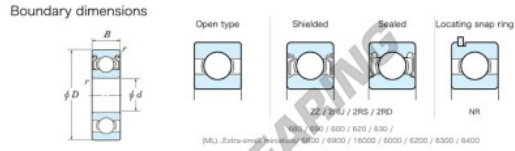

Deep groove ball bearing single row WML7011-ZZX-JTEKT - WML7011-ZZX-JTEKT

<https://www.123bearing.ca/bearing-housing/deep-groove-bearing/single-row/wml7011-zzx-jtekt>

Estimated Standard shielded ZZ

Bearing No.	Boundary dimensions(mm)				Basic load ratings(kN)			Fatigue load limit(kN)	factor	Limiting speeds(min-1)
	d	b	B	r1(r2)	Cr	C0r	Cu	f0	Grease lub.	
WML7011 ZZ	7	11	3	0.08	0.54	0.23	6	16.1	49000	

PRODUCT FEATURES

Brand	JTEKT
N° Ean13	3616060623263
Inside diameter	7 mm
Outside diameter	11 mm
Thickness	3 mm
Limiting speed	49000 rpm
Dynamic load	0.54 kN
Static load	0.23 kN
Packaging	1

contact@123bearing.ca