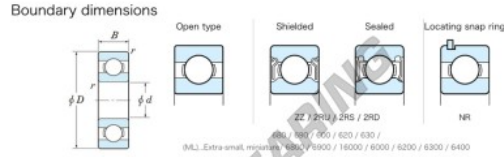

Deep groove ball bearing single row 68-1.5-JTEKT - 68-1.5-JTEKT

<https://www.123bearing.ca/bearing-housing/deep-groove-bearing/single-row/68-1.5-jtekt>

Bearing No.	Boundary dimensions(mm)				Basic load ratings(kN)		Fatigue load limit(kN)	factor	Limiting speeds(min-1)
	d	D	B	r(min)	Cr	C0r	Cu	f0	Grease lub.
68/1.5	1.5	4	1.2	0.1	0.14	0.03	0.0009	13.2	120000

PRODUCT FEATURES

Brand	JTEKT
N° Ean13	3616060623515
Inside diameter	1.5 mm
Outside diameter	4 mm
Thickness	1.2 mm
Limiting speed	120000 rpm
Dynamic load	0.14 kN
Static load	0.03 kN
Packaging	1

contact@123bearing.ca