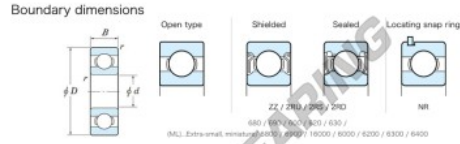

Deep groove ball bearing single row 694-JTEKT - 694-JTEKT

<https://www.123bearing.ca/bearing-housing/deep-groove-bearing/single-row/694-jtekt>

Extra small Standard open type

Bearing No.	Boundary dimensions(mm)				Basic load ratings(kN)		Fatigue load limit(kN)	factor	Limiting speeds(min-1) Grease lub.
	d	D	B	r (min)	Cr	Cor	Cu		
694	4	11	4	0.15	1.2	0.35	9	12.4	54000

PRODUCT FEATURES

Brand	JTEKT
N° Ean13	3616060623751
Inside diameter	4 mm
Outside diameter	11 mm
Thickness	4 mm
Limiting speed	54000 rpm
Dynamic load	1.2 kN
Static load	0.35 kN
Packaging	1

contact@123bearing.ca