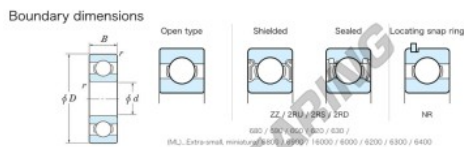

Deep groove ball bearing single row 624-JTEKT - 624-JTEKT

<https://www.123bearing.ca/bearing-housing/deep-groove-bearing/single-row/624-jtekt>

Extra small Standard open type

Bearing No.	Boundary dimensions(mm)				Basic load ratings(kN)		Fatigue load limit(kN)	factor	Limiting speeds(min-1)
	d	D	B	r(max)	Cr	C0r	Cu	T0	Grease lub.
624	4	13	5	0.2	1.65	0.48	0.01	12.3	44000

PRODUCT FEATURES

Brand	JTEKT
N° Ean13	4549250164675
Inside diameter	4 mm
Outside diameter	13 mm
Thickness	5 mm
Limiting speed	44000 rpm
Dynamic load	1.65 kN
Static load	0.48 kN
Packaging	1

contact@123bearing.ca