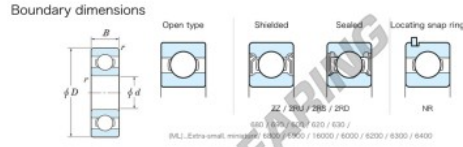

## Deep groove ball bearing single row 634-JTEKT - 634-JTEKT

<https://www.123bearing.ca/bearing-housing/deep-groove-bearing/single-row/634-jtekt>

Extra small Standard open type

Bearing No.	Boundary dimensions (mm)			Basic load ratings (kN)		Fatigue load limit (kN)		factor	Limiting speeds (min-1)
	d	D	B	Cr	C0r	Cu	f0		
634	4	16	5	1.7	0.52	0.01	12.4	40000	

## PRODUCT FEATURES

Brand	JTEKT
N° Ean13	3616060623782
Inside diameter	4 mm
Outside diameter	16 mm
Thickness	5 mm
Limiting speed	40000 rpm
Dynamic load	1.7 kN
Static load	0.52 kN
Packaging	1

[contact@123bearing.ca](mailto:contact@123bearing.ca)