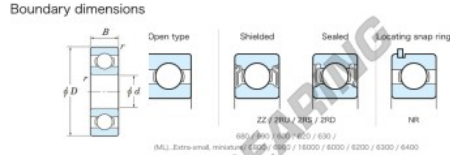

Deep groove ball bearing single row 606-JTEKT - 606-JTEKT

<https://www.123bearing.ca/bearing-housing/deep-groove-bearing/single-row/606-jtekt>

Extra small Standard open type

Bearing No.	Boundary dimensions (mm)				Basic load ratings (kN)		Fatigue load limit (kN)	factor	Limiting speeds (min ⁻¹)
	d	D	B	α (min)	C _r	C _{0r}	C _u	f ₀	Grease lub.
606	6	17	6	0.3	2.45	0.74	0.03	12.2	43000

PRODUCT FEATURES

Brand	JTEKT
N° Ean13	4549250150128
Inside diameter	6 mm
Outside diameter	17 mm
Thickness	6 mm
Limiting speed	43000 rpm
Dynamic load	2.45 kN
Static load	0.74 kN
Packaging	1

contact@123bearing.ca