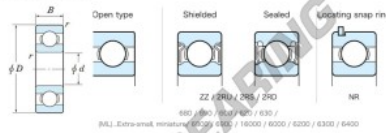

Deep groove ball bearing single row 697-JTEKT - 697-JTEKT

<https://www.123bearing.ca/bearing-housing/deep-groove-bearing/single-row/697-jtekt>

Boundary dimensions

Bearing No.	Boundary dimensions (mm)				Basic load ratings (kN)		Fatigue load limit (kN)	factor	Limiting speeds (min-1)
	d	D	B	r (min)	Cr	Cor	Cu		
697	7	17	5	0.3	2	0.71	0.02	14	Grease lub. 42000

PRODUCT FEATURES

Brand	JTEKT
N° Ean13	4549250294457
Inside diameter	7 mm
Outside diameter	17 mm
Thickness	5 mm
Limiting speed	42000 rpm
Dynamic load	2 kN
Static load	0.71 kN
Packaging	1

contact@123bearing.ca