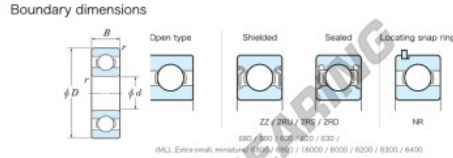

Deep groove ball bearing single row ML7022-JTEKT - ML7022-JTEKT

<https://www.123bearing.ca/bearing-housing/deep-groove-bearing/single-row/ml7022-jtekt>

Extra small Standard open type

Bearing No.	Boundary dimensions (mm)				Basic load ratings (kN)		Fatigue load limit (kN)	factor	Limiting speeds (min-1)
	d	D	B	r (mm)	Cr	Cor			
ML7022	7	22	8	0.3	4.1	1.35	0.06	12.4	34000 Grease lub.

PRODUCT FEATURES

Brand	JTEKT
N° Ean13	3616060624017
Inside diameter	7 mm
Outside diameter	22 mm
Thickness	8 mm
Limiting speed	34000 rpm
Dynamic load	4.1 kN
Static load	1.35 kN
Packaging	1

contact@123bearing.ca