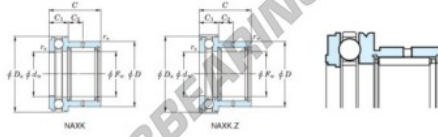

Needle roller bearing NAXK10-JTEKT - NAXK10-JTEKT

<https://www.123bearing.ca/bearing-housing/needle-roller-bearing/needle/naxk10-jtekt>

Boundary dimensions

Bearing No.	Boundary dimensions (mm)				Limiting speeds (min-1)	Basic load ratings (kN)				Matching inner ring No.	
	Fw	D	C	B		D _{sub}	Radial Cr	Radial Co	Thrust Ca		Radial Co
NAXK10	10	19	23	10	24	9500	7.9	8.7	10.4	1.4	J87x10x16

PRODUCT FEATURES

Brand	JTEKT
N° Ean13	605790213465
Inside diameter	10 mm
Outside diameter	24 mm
Thickness	23 mm
Limiting speed	9500 rpm
Weight	42 g
Dynamic load	7.9 kN
Static load	8.7 kN
Packaging	-

contact@123bearing.ca