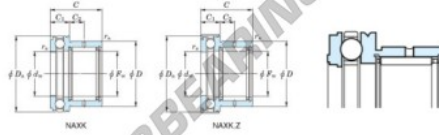

Needle roller bearing NAXK45Z-JTEKT - NAXK45Z-JTEKT

<https://www.123bearing.ca/bearing-housing/needle-roller-bearing/needle/naxk45z-jtekt>

Boundary dimensions

Bearing No.	Boundary dimensions (mm)				Limiting speeds (min-1)	Basic load ratings (kN)				Matching inner ring No.	
	Fw	D	C	dw		Dr	Radial Cr	Radial Co	Thrust Cr		Thrust Co
NAXK45Z	45	58	32	45	66.5	4500	24.9	51.8	29	69.2	JR40x45x20

PRODUCT FEATURES

Brand	JTEKT
N° Ean13	3616060625656
Inside diameter	45 mm
Outside diameter	66.5 mm
Thickness	32 mm
Limiting speed	4500 rpm
Dynamic load	24.9 kN
Static load	51.8 kN
Packaging	1

contact@123bearing.ca