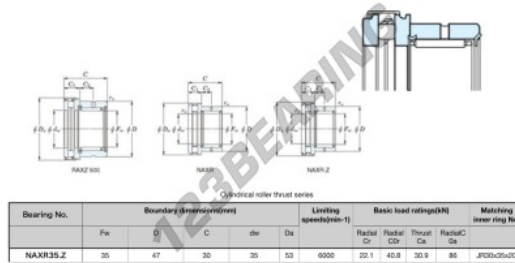

Needle roller bearing NAXR35.Z-JTEKT - NAXR35.Z-JTEKT

<https://www.123bearing.ca/bearing-housing/needle-roller-bearing/needle/naxr35.z-jtekt>

Boundary dimensions

PRODUCT FEATURES

Brand	JTEKT
N° Ean13	3616060626295
Inside diameter	35 mm
Outside diameter	47 mm
Thickness	30 mm
Limiting speed	6000 rpm
Dynamic load	22.1 kN
Static load	40.8 kN
Packaging	1