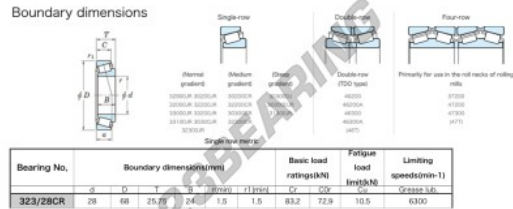

Tapered roller bearing 323-28-CR-JTEKT - 323-28-CR-JTEKT

<https://www.123bearing.ca/bearing-housing/roller-bearing/tapered/323-28-cr-jtekt>

PRODUCT FEATURES

Brand	JTEKT
N° Ean13	3616060627797
Inside diameter	28 mm
Outside diameter	68 mm
Thickness	25.75 mm
Limiting speed	6300 rpm
Dynamic load	83.2 kN
Static load	72.9 kN
Packaging	1