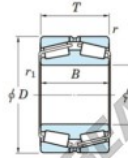

Tapered roller bearing 452-850-JTEKT - 452-850-JTEKT

<https://www.123bearing.ca/bearing-housing/roller-bearing/tapered/452-850-jtekt>

Boundary dimensions

Bearing No.	Boundary dimensions(mm)						Basic load ratings(kN)		Fatigue load limit(kN)	Limiting speeds(min-1)
	d	D	T	r1(mm)	r11(mm)		Cr	Cor	Oil	Grease lub.
452/850	850	1220	272	7.5	7.5		-	20200	-	-

PRODUCT FEATURES

Brand	JTEKT
N° Ean13	3616060628626
Inside diameter	850 mm
Outside diameter	1220 mm
Thickness	272 mm
Static load	20200 kN
Packaging	1

contact@123bearing.ca

+1(646) 712 9672

CRT4 de Lesquin 60 Rue Du Haut De Sainghin 59273 Fretin FRANCE