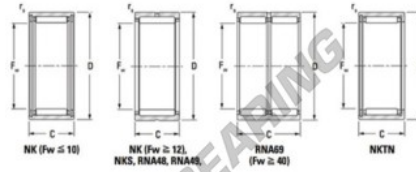

Needle roller bearing NK510-TN-JTEKT - NK510-TN-JTEKT

<https://www.123bearing.ca/bearing-housing/needle-roller-bearing/needle/nk510-tn-jtekt>

Metric series, caged, without inner ring

Bearing No.	Boundary dimensions (mm)				Basic load ratings (kN)			Fatigue load limit (kN)		Limiting speeds (min ⁻¹)	
	Fw	D	d	r (mm)	Cr	Cor	Cu	Grease lub.	Oil lub.		
NK5/10TN	5	10	10	0.2	2.18	1.71	0.26	31000	47000		

PRODUCT FEATURES

Brand	JTEKT
N° Ean13	3616060631046
Inside diameter	5 mm
Outside diameter	10 mm
Thickness	10 mm
Limiting speed	31000 rpm
Dynamic load	2.18 kN
Static load	1.71 kN
Packaging	1

contact@123bearing.ca