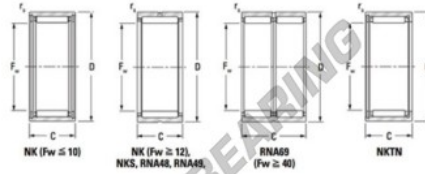

Needle roller bearing NK710-TN-JTEKT - NK710-TN-JTEKT

<https://www.123bearing.ca/bearing-housing/needle-roller-bearing/needle/nk710-tn-jtekt>

Metric series, caged, without inner ring

Bearing No.	Boundary dimensions (mm)				Basic load ratings (kN)		Fatigue load limit (kN)	Limiting speeds (min ⁻¹)	
	Fw	D	d	r	C _r	C _{0r}	C _{0f}	Grease lub.	Oil lub.
NK7/10TN	7	14	10	0.3	2.74	2.44	0.37	28000	42000

PRODUCT FEATURES

Brand	JTEKT
N° Ean13	3616060631084
Inside diameter	7 mm
Outside diameter	14 mm
Thickness	10 mm
Limiting speed	28000 rpm
Dynamic load	2.74 kN
Static load	2.44 kN
Packaging	1

contact@123bearing.ca