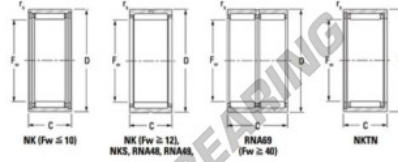

Needle roller bearing NK1820-JTEKT - NK1820-JTEKT

<https://www.123bearing.ca/bearing-housing/needle-roller-bearing/needle/nk1820-jtekt>

Metric series, capped, without inner ring

Bearing No.	Boundary dimensions (mm)				Basic load ratings (kN)		Fatigue load limit (kN)	Limiting speeds (min-1)	
	Fw	D	d	rs (mm)	C _r	C _{0r}	C _u	Grease lub.	Oil lub.
NK18/20	18	26	20	0.3	16.1	22	3.5	16000	25000

PRODUCT FEATURES

Brand	JTEKT
N° Ean13	3616060631305
Inside diameter	18 mm
Outside diameter	26 mm
Thickness	20 mm
Limiting speed	16000 rpm
Dynamic load	16.1 kN
Static load	22 kN
Packaging	1

contact@123bearing.ca