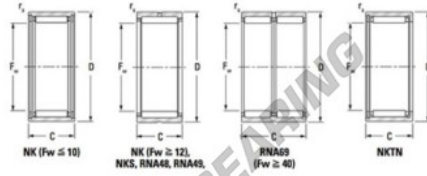

Needle roller bearing NK3520-JTEKT - NK3520-JTEKT

<https://www.123bearing.ca/bearing-housing/needle-roller-bearing/needle/nk3520-jtekt>

Metric series, caged, without inner ring

| Bearing No. | Boundary dimensions (mm) | | | | Basic load ratings (kN) | | Fatigue load limit (kN) | Limiting speeds (min-1) | |
|-------------|--------------------------|----|----|-------|-------------------------|------|-------------------------|-------------------------|----------|
| | Fw | D | C | r/min | Cr | Cor | Cu | Grease lub. | Oil lub. |
| NK35/20 | 35 | 45 | 20 | 0.3 | 26.1 | 44.4 | 7.05 | 8000 | 12000 |

PRODUCT FEATURES

| | |
|------------------|---------------|
| Brand | JTEKT |
| N° Ean13 | 3616060631664 |
| Inside diameter | 35 mm |
| Outside diameter | 45 mm |
| Thickness | 20 mm |
| Limiting speed | 8000 rpm |
| Dynamic load | 26.1 kN |
| Static load | 44.4 kN |
| Packaging | 1 |