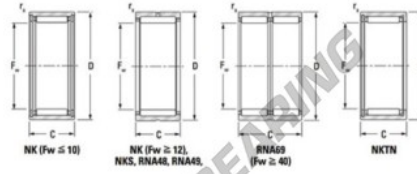

Needle roller bearing NK3530-JTEKT - NK3530-JTEKT

<https://www.123bearing.ca/bearing-housing/needle-roller-bearing/needle/nk3530-jtekt>

Metric series, caged, without inner ring

Bearing No.	Boundary dimensions (mm)				Basic load ratings (kN)		Fatigue load limit (kN)		Limiting speeds (min ⁻¹)	
	F _w	D	C	r _s (mm)	C _r	C _{0r}	C _u	Grease lub.	Oil lub.	
NK35/30	35	45	30	0.3	37.4	70.6	11	8000	12000	

PRODUCT FEATURES

Brand	JTEKT
N° Ean13	3616060631671
Inside diameter	35 mm
Outside diameter	45 mm
Thickness	30 mm
Limiting speed	8000 rpm
Dynamic load	37.4 kN
Static load	70.6 kN
Packaging	1

contact@123bearing.ca