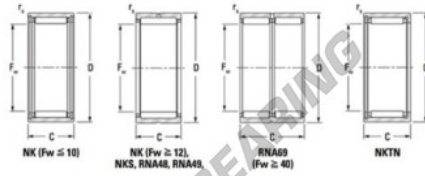

Needle roller bearing NK3720-JTEKT - NK3720-JTEKT

<https://www.123bearing.ca/bearing-housing/needle-roller-bearing/needle/nk3720-jtekt>

Metric series, caged, without inner ring

Bearing No.	Boundary dimensions (mm)				Basic load ratings (kN)		Fatigue load limit (kN)	Limiting speeds (min-1)	
	Fw	D	C	rs (mm)	Cr	Cor	Cut	Grease lub.	Oil lub.
NK37/20	37	47	20	0.3	26.6	46.4	7.4	7600	12000

PRODUCT FEATURES

Brand	JTEKT
N° Ean13	3616060631701
Inside diameter	37 mm
Outside diameter	47 mm
Thickness	20 mm
Limiting speed	7600 rpm
Dynamic load	26.6 kN
Static load	46.4 kN
Packaging	1

contact@123bearing.ca