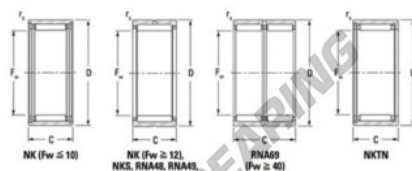

Needle roller bearing NK3830-JTEKT - NK3830-JTEKT

<https://www.123bearing.ca/bearing-housing/needle-roller-bearing/needle/nk3830-jtekt>

Metric series, caged, without inner ring

Bearing No.	Boundary dimensions (mm)				Basic load ratings (kN)		Fatigue load limit (kN)		Limiting speeds (min-1)	
	Fw	D	C	r _s /min	C _r	C _{0r}	C _u	Grease lub.	Oil lub.	
NK38/30	38	48	30	0.3	31.9	67	10.4	7300	11000	

PRODUCT FEATURES

Brand	JTEKT
N° Ean13	3616060631770
Inside diameter	38 mm
Outside diameter	48 mm
Thickness	30 mm
Limiting speed	7300 rpm
Dynamic load	31.9 kN
Static load	67 kN
Packaging	1

contact@123bearing.ca