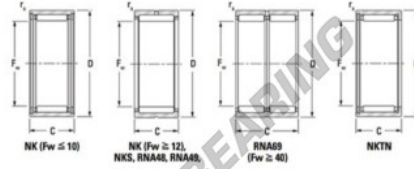

Needle roller bearing NK4220-JTEKT - NK4220-JTEKT

<https://www.123bearing.ca/bearing-housing/needle-roller-bearing/needle/nk4220-jtekt>

Metric series, caged, without inner ring

Bearing No.	Boundary dimensions (mm)				Basic load ratings (kN)		Fatigue load limit (kN)	Limiting speeds (min ⁻¹)	
	Fw	D	C	ts (mm)	C _r	C _{0r}	C _{0k}	C _{0g} (rpm)	C _{0k} (rpm)
NK42/20	42	52	20	0.3	28.3	52.4	8.35	6600	10000

PRODUCT FEATURES

Brand	JTEKT
N° Ean13	3616060631824
Inside diameter	42 mm
Outside diameter	52 mm
Thickness	20 mm
Limiting speed	6600 rpm
Dynamic load	28.3 kN
Static load	52.4 kN
Packaging	1

contact@123bearing.ca