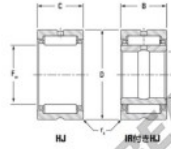

Needle roller bearing HJ-243320-20-JTEKT - HJ-243320-20-JTEKT

<https://www.123bearing.ca/bearing-housing/needle-roller-bearing/needle/hj-243320-20-jtekt>

Boundary dimensions

Tableau 1

Bearing No.	Boundary dimensions(mm)				Used with inner ring No.	Basic load ratings(kN)		Fatigue load limit(kN)	Limiting speeds(min-1)	
	Fw	B	C	rs (mm)		C _r	C _{0r}		Gross S.A.	Oil S.A.
HJ-243320-20	38.1	52.388	31.75	1.52	IR-202420	58.7	95.2	14.9	7600	12000

PRODUCT FEATURES

Brand	JTEKT
N° Ean13	3616060632609
Inside diameter	38.1 mm
Outside diameter	52.388 mm
Thickness	31.75 mm
Limiting speed	7600 rpm
Dynamic load	58.7 kN
Static load	95.2 kN
Packaging	1

contact@123bearing.ca