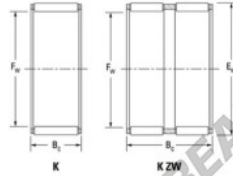

## Needle roller cage K8-11-8-TN-JTEKT - K8-11-8-TN-JTEKT

<https://www.123bearing.ca/bearing-housing/needle-roller-bearing/cage/k8-11-8-tn-jtekt>

Boundary dimensions

Partial needle roller and cage assemblies

Bearing No.	Boundary dimensions(mm)			Basic load ratings(kN)		Fatigue load (mmkN)	Limiting speed(min-1)	
	Fw	Ew	Bw	C1	C0	C1	Grease lub.	Oil lub.
K8X11X8TN	8	11	8	2.34	2.05	0.3	26000	41000

## PRODUCT FEATURES

Brand	JTEKT
N° Ean13	3616060633040
Inside diameter	8 mm
Outside diameter	11 mm
Thickness	8 mm
Limiting speed	26000 rpm
Dynamic load	2.34 kN
Static load	2.05 kN
Packaging	1

[contact@123bearing.ca](mailto:contact@123bearing.ca)