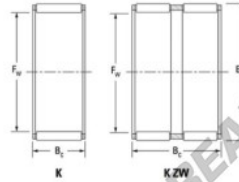

## Needle roller cage K70-80-40-F-JTEKT - K70-80-40-F-JTEKT

<https://www.123bearing.ca/bearing-housing/needle-roller-bearing/cage/k70-80-40-f-jtekt>

Boundary dimensions

123 BEARING

Radial needle roller and cage assemblies

Bearing No.	Boundary dimensions(mm)			Basic load ratings(kN)		Fatigue load limit(kN)	Limiting speed(min-1)	
	Pw	Ea	Bc	Cr	Cor	Cu	Grease lub.	Oil lub.
K70X85X40F	70	85	40	118	203	32.4	4100	6300

## PRODUCT FEATURES

Brand	JTEKT
N° Ean13	3616060636393
Inside diameter	70 mm
Outside diameter	85 mm
Thickness	40 mm
Limiting speed	4100 rpm
Dynamic load	118 kN
Static load	203 kN
Packaging	1

[contact@123bearing.ca](mailto:contact@123bearing.ca)