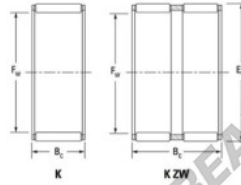

Needle roller cage K90-98-25-F-JTEKT - K90-98-25-F-JTEKT

<https://www.123bearing.ca/bearing-housing/needle-roller-bearing/cage/k90-98-25-f-jtekt>

Boundary dimensions

Radial needle roller and cage assemblies

Bearing No.	Boundary dimension(mm)			Basic load ratings(kN)		Fatigue load	Limiting speed(min-1)	
	Fw	Er	Bc	Cr	Clr	Cw	Grease lub.	Oil lub.
K90X98X25F	90	98	25	54.8	128	20.3	3000	4600

PRODUCT FEATURES

Brand	JTEKT
N° Ean13	3616060636553
Inside diameter	90 mm
Outside diameter	98 mm
Thickness	25 mm
Limiting speed	3000 rpm
Dynamic load	54.8 kN
Static load	128 kN
Packaging	1