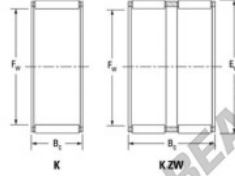

Needle roller cage K110-118-24-JTEKT - K110-118-24-JTEKT

<https://www.123bearing.ca/bearing-housing/needle-roller-bearing/cage/k110-118-24-jtekt>

Boundary dimensions

123 BEARING

Radial needle roller and cage assemblies

Bearing No.	Boundary dimensions(mm)			Basic load ratings(kN)		Fatigue load limit(kN)	Limiting speeds(min-1)	
	Fw	Ew	Bz	Cr	Clr	Cu	Grease lub.	Oil lub.
K110X118X24	110	118	24	64	168	25.6	2400	3800

PRODUCT FEATURES

Brand	JTEKT
N° Ean13	3616060636607
Inside diameter	110 mm
Outside diameter	118 mm
Thickness	24 mm
Limiting speed	2400 rpm
Dynamic load	64 kN
Static load	168 kN
Packaging	1

contact@123bearing.ca

+1(646) 712 9672