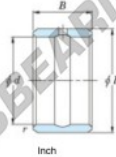

Inner ring IR-23-28-20-JTEKT - IR-23-28-20-JTEKT

<https://www.123bearing.ca/bearing-housing/needle-roller-bearing/inner-ring/ir-23-28-20-jtekt>

Boundary dimensions

Bearing No.	Boundary dimensions(mm)				Used with bearing No.
	d	F	B	r	
IR-232820	36,513	44,45	31,75	1,52	HJ-283720

PRODUCT FEATURES

Brand	JTEKT
N° Ean13	3616060637963
Inside diameter	36.513 mm
Outside diameter	44.45 mm
Thickness	31.75 mm
Type	IR
Packaging	1

contact@123bearing.ca

+1(646) 712 9672

CRT4 de Lesquin 60 Rue Du Haut De Sainghin 59273 Fretin FRANCE