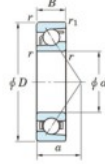

## Deep groove ball bearing single row 7200-JTEKT - 7200-JTEKT

<https://www.123bearing.ca/bearing-housing/deep-groove-bearing/single-row/7200-jtekt>

Boundary dimensions

Single row angular bearing

Bearing No.	Boundary dimensions(mm)						Basic load ratings(kN)		Fatigue load	factor	Limiting speeds(min-1)
	d	D	B	d <sub>1</sub> (mm)	r1(r <sub>1</sub> )mm	r2(r <sub>2</sub> )mm	C <sub>r</sub>	C <sub>10</sub>	C <sub>10</sub>		
7200	10	30	9	0.6	0.3		6.75	2.75	0.14	-	23000

## PRODUCT FEATURES

Brand	JTEKT
N° Ean13	3616060638519
Inside diameter	10 mm
Outside diameter	30 mm
Thickness	9 mm
Limiting speed	23000 rpm
Dynamic load	6.75 kN
Static load	2.75 kN
Packaging	1

[contact@123bearing.ca](mailto:contact@123bearing.ca)