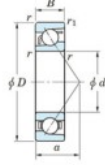

Deep groove ball bearing single row 7201-C-JTEKT - 7201-C-JTEKT

<https://www.123bearing.ca/bearing-housing/deep-groove-bearing/single-row/7201-c-jtekt>

Boundary dimensions

Single row angular bearing

Bearing No.	Boundary dimensions(mm)						Basic load ratings(kN)		Fatigue load limit(kN)		factor	Limiting speeds(min-1) General lub.
	d	D	B	r(mm)	r1(mm)	Cr	C0r	Ca	C0a			
7201C	12	32	10	0.6	0.3	10.6	4.3	0.33	12.5		30000	

PRODUCT FEATURES

Brand	JTEKT
N° Ean13	4549250292163
Inside diameter	12 mm
Inside diameter	0.472" inch
Outside diameter	32 mm
Outside diameter	1.26" inch
Thickness	10 mm
Thickness	0.394" inch
Limiting speed	30000 rpm
Dynamic load	10.6 kN
Static load	4.3 kN
Packaging	1