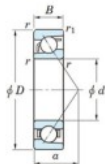

Deep groove ball bearing single row 7301-JTEKT - 7301-JTEKT

<https://www.123bearing.ca/bearing-housing/deep-groove-bearing/single-row/7301-jtekt>

Boundary dimensions

Single row angular bearing

Bearing No.	Boundary dimensions(mm)					Basic load ratings(kN)		Fatigue load limit(kN)		factor	Limiting speeds(min-1) (General)
	d	D	B	r1(max)	r1(min)	C _r	C _{0r}	C ₀	ISO		
7301	12	37	12	1	0.6	14	5.25	0.41	-	-	19000

PRODUCT FEATURES

Brand	JTEKT
N° Ean13	3616060638571
Inside diameter	12 mm
Outside diameter	37 mm
Thickness	12 mm
Limiting speed	19000 rpm
Dynamic load	14 kN
Static load	5.25 kN
Packaging	1

contact@123bearing.ca